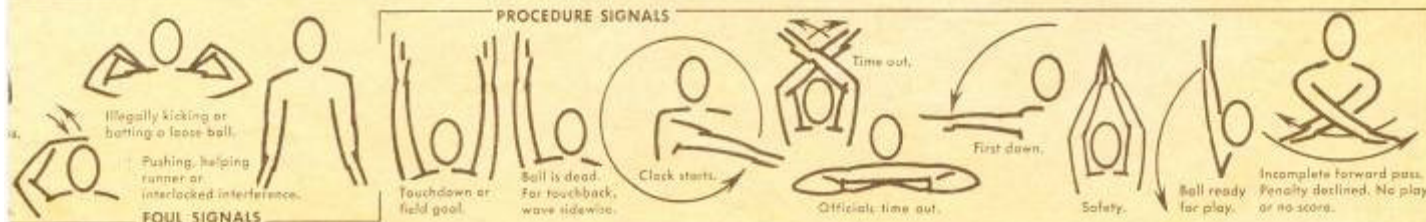

Port
h School Bulldogs
The
down Club Now!

— or call Jimmy Thomas